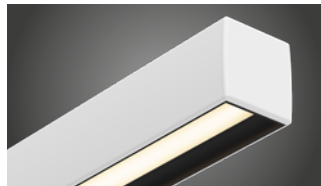

Average weight of equipped profile: 4.3 kg/m