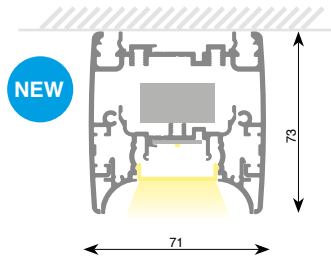

Ready To Go LEDliner70

Opal Cover Down - Ceiling Mounted